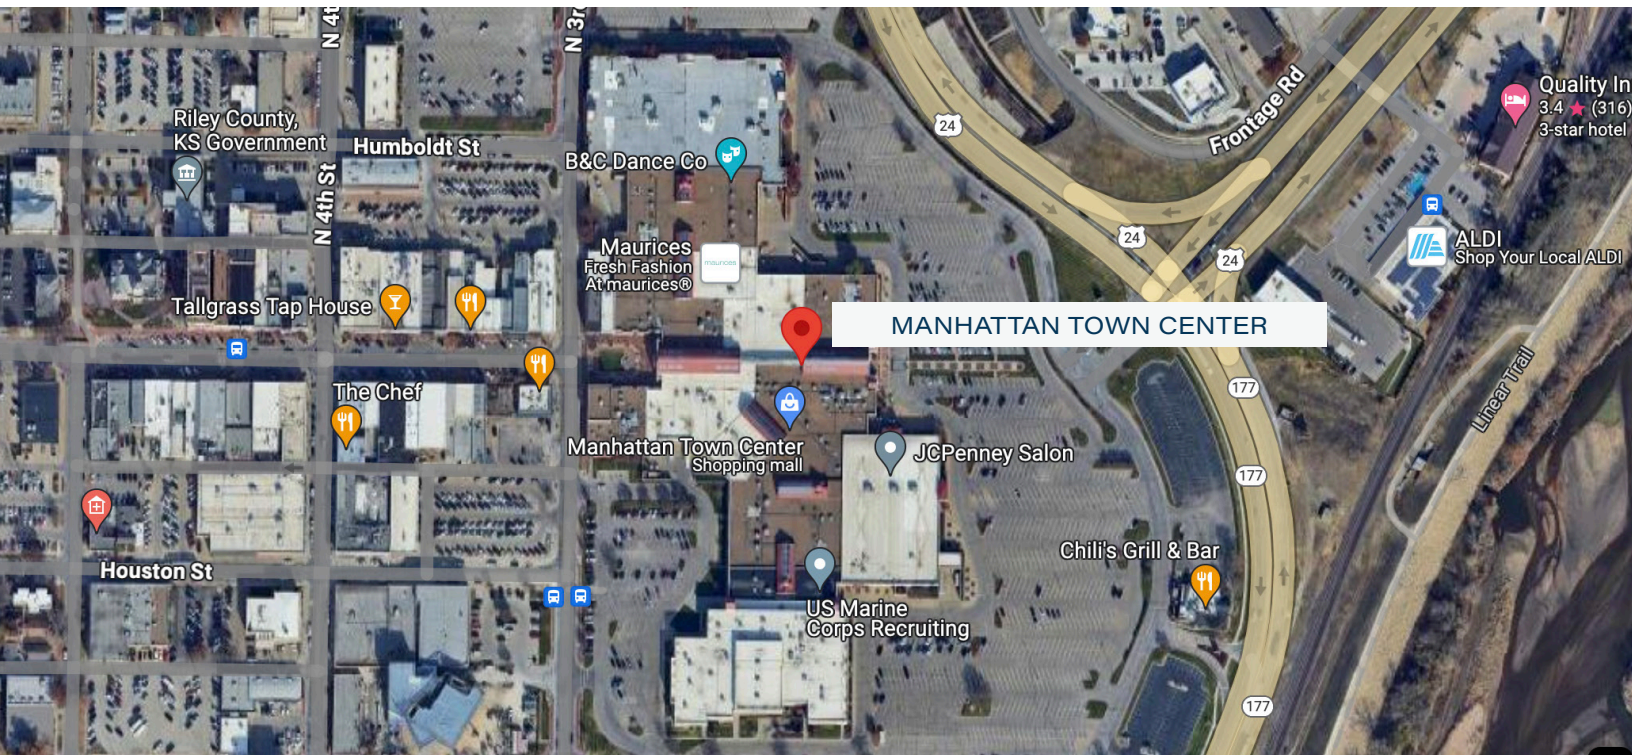

LOCAL AREA

This document has been prepared by RockStep Capital for advertising and general information only. RockStep Capital makes no guarantees, representations, or warranties of any kind, expressed or implied, regarding the information including, but not limited to, warranties of the content, accuracy and reliability. Any interested party should undertake their own inquiries as to the accuracy of the information. RockStep Capital excludes unequivocally all inferred or implied terms, conditions, and warranties arising out of this document and excludes all liability for loss and damages arising there from. This publication is the copyrighted property of RockStep Capital and/or its licensor(s). ©2024 All rights reserved.