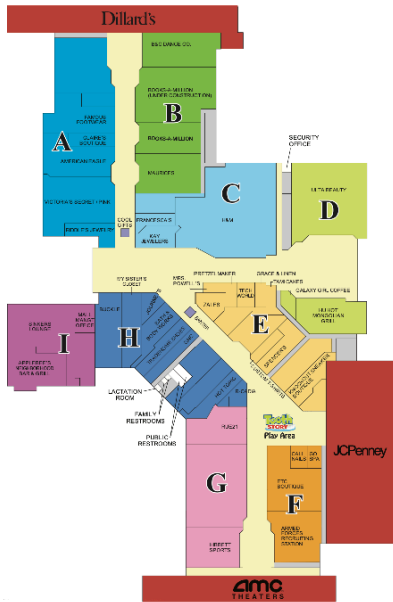

# MANHATTAN TOWN CENTER

100 Manhattan Town Center,  
Manhattan, KS 66502

## HIGHLIGHTS

- Located in the Big 12 college community of Kansas State University
- Located near Fort Riley Military Base with 5,000 active-duty soldiers
- Anchored by AMC Dine-In IMAX Theatre, H&M, Dillard's, JCPenney and Ulta Beauty
- Only regional mall within 50 miles
- Part of downtown Manhattan

## DEMOGRAPHICS

RACINE LEAHY, DIRECTOR OF LEASING  
1445 North Loop West | Suite 625 | Houston, TX 77008  
314.267.6596 | rleahy@rockstep.com | www.rockstep.com

**RockStep**  
CAPITAL

# FLOOR PLAN

Join these national brands at Manhattan Town Center!

- JOURNEYS**
- Bath&BodyWorks**
- GNC**
- KAY JEWELERS**
- claire's**
- maurices**
- STEVENS**
- ULTA BEAUTY**
- H&M**
- Dillard's**
- HIBBETT SPORTS**
- ZALES THE DIAMOND STORE**
- JCPenney**
- RIDDLE'S JEWELRY**
- AMERICAN EAGLE**
- VICTORIA'S SECRET**
- Buckle**
- AMC DINE-IN IMAX**
- BAM! BOOKS-A-MILLION**
- HOT TOPIC**
- francesca's**
- TRADEHOME SHOES**